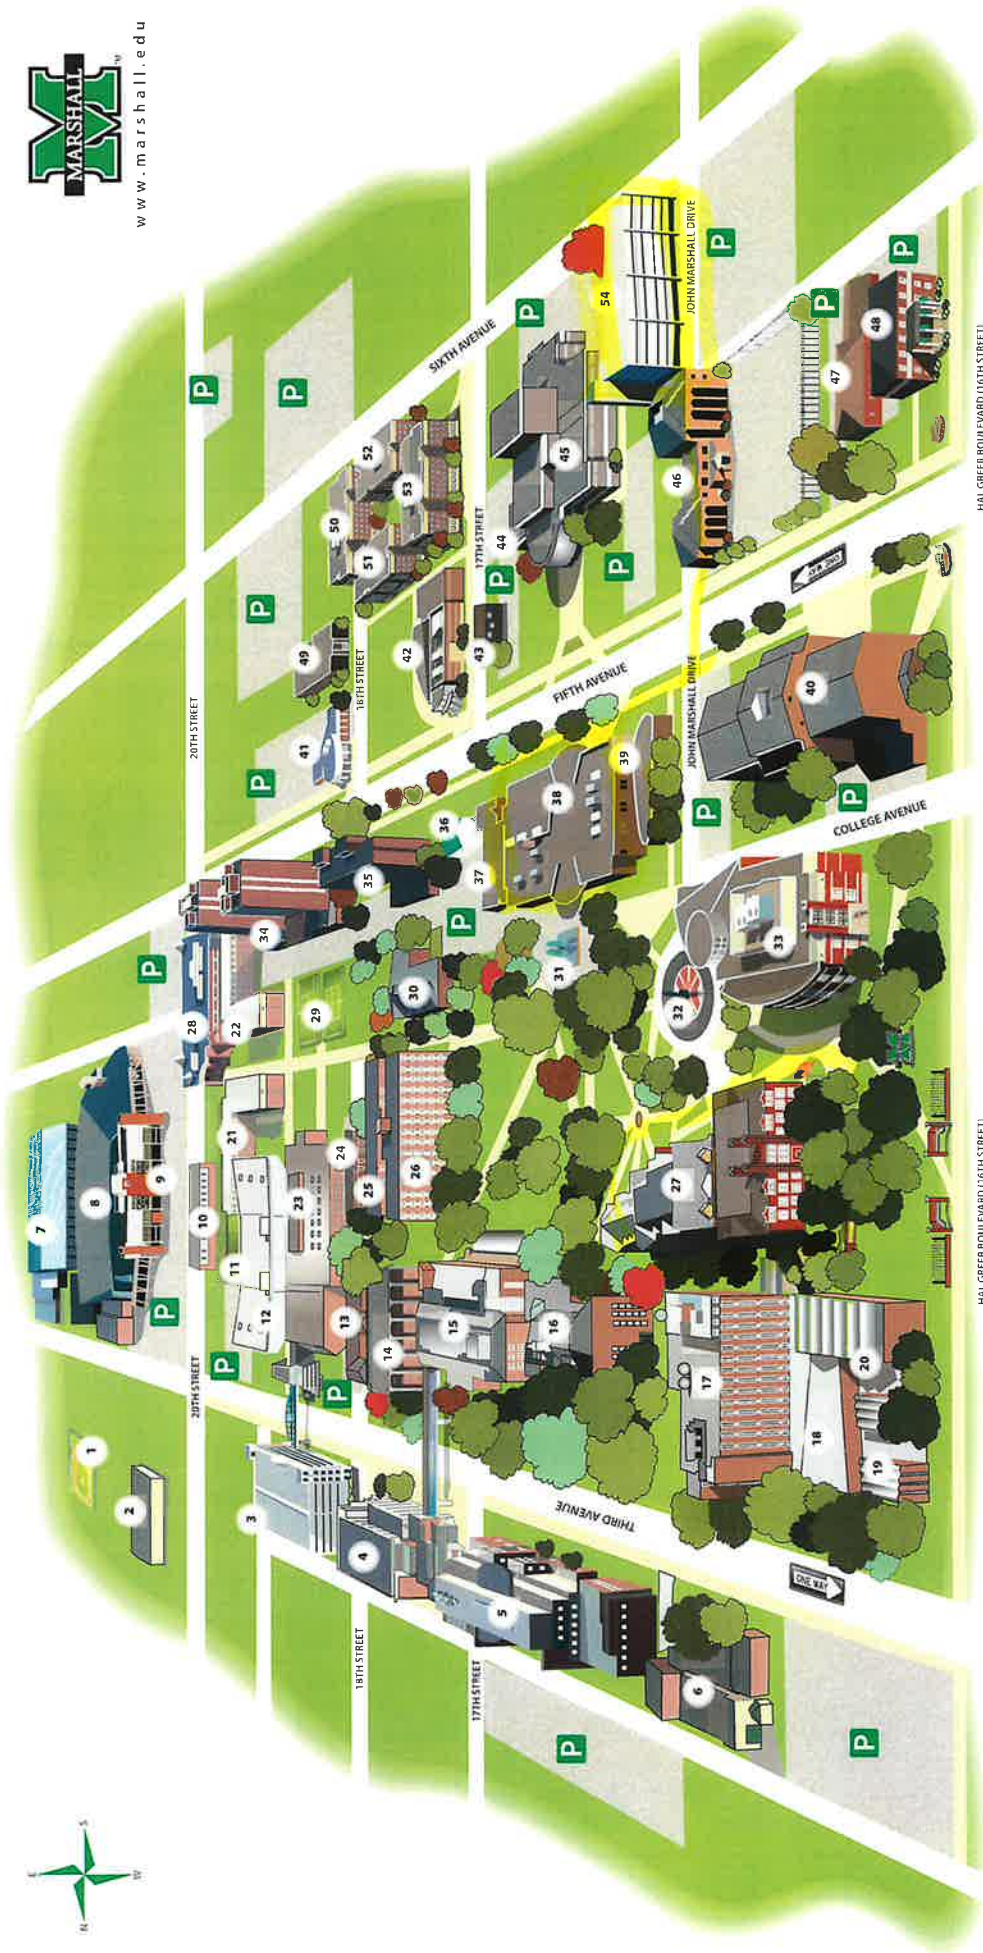

www.marshall.edu

MARSHALL UNIVERSITY HUNTINGTON CAMPUS

- 1. Dai Hics Field
- 2. Art Warehouse-W
- 3. Third Avenue Parking Garage
- 4. Robert C. Byrd Biotechnology Science Building-EBSC
- 5. Arthur Weisberg Family Applied Engineering Complex-WAEC
- 6. Arthur Weisberg Family Engineering Laboratories-EL
- 7. Chris Clene Allister Complex
- 8. Jean C. Edwards Stadium
- 9. Herizon Brekstone
- 10. Sewell Maintenance Building
- 11. Multipurpose Field
- 12. Can Henderson Center-HC
- 13. Laidley Hall-LA
- 14. Hains Hall-HH
- 15. Science Building-S
- 16. Morrow Library-ML
- 17. Communications Building-CB
- 18. Smith Hall-SH
- 19. Bike Art Gallery
- 20. Smith Music Hall-SM
- 21. Freshman North Residence Hall-FN
- 22. Freshman South Residence Hall-FS

- 23. Gallickson Hall-GH
- 24. East Hall (WHS Center)-EH
- 25. Pritchard Hall-PH
- 26. Bursick Hall-BH
- 27. OBI Main-OB
- 28. Recreation Center-RC
- 29. Brian D. Lee Tennis Center
- 30. Education Building-EB
- 31. Memorial Fountain
- 32. John Marshall Square
- 33. Brooks Library-BL
- 34. Twin Towers-TT
- 35. Hildreth Hall-HH
- 36. One Room Schoolhouse
- 37. Campus Christian Center
- 38. Memorial Student Center-MSC
- 39. Campus Bookstore
- 40. Cooley Hall-CH
- 41. Bob Chaitin Public Safety Building
- 42. Hines Dining Hall
- 43. Career Services Center
- 44. Jesse Jazz Center-JJ

- 45. Joan C. Edwards Performing Arts Center-PAC
- 46. Brad D. Smith Foundation Hall/Erickson Alumni Center
- 47. Aarslick Steam Center
- 48. Joseph W. Gillette Welcome Center
- 49. Wilber E. Myers Hall
- 50. Marshall Commons (Cobson Hall)-MC
- 51. Marshall Commons (Wells Hall)-WC
- 52. Marshall Commons (Wehman Hall)-WC
- 53. Marshall Commons (Upmader Hall)-UC
- 54. Sixth Avenue Parking Facility

Marshall University Self-Guided Campus Tour Map

Campus Tour Route Legend

Walking Tour - - - - -

Visitor Parking *

VISITOR PARKING MON-FRI

Marshall University Welcome Center

VISITOR PARKING SAT/SUN

Memorial Student Center - Lower Level