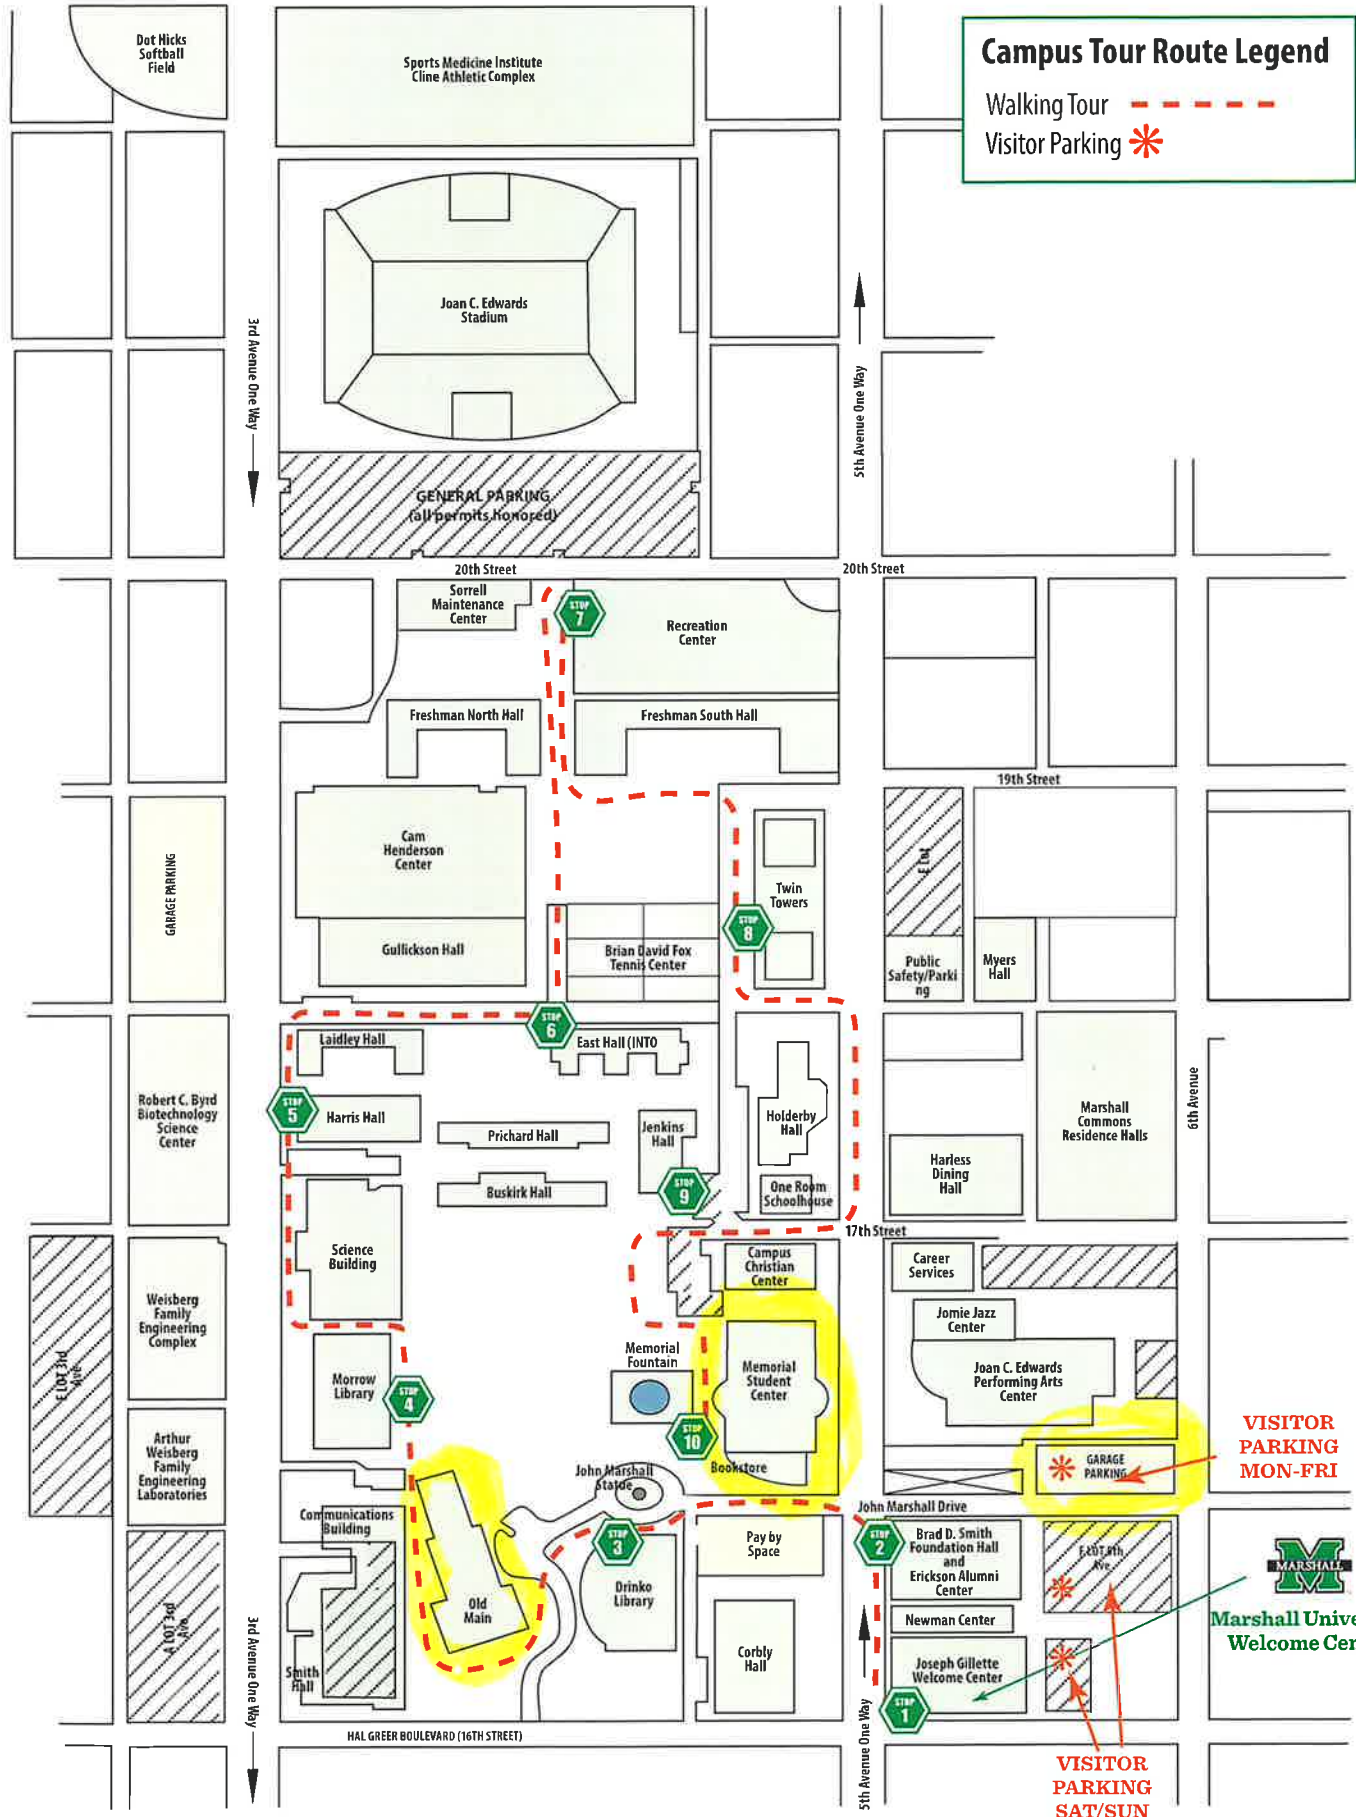

- 23. Gallickson Hall-GH
- 24. East Hall (WHS Center)-EH
- 25. Pritchard Hall-PH
- 26. Bursick Hall-BH
- 27. OBI Main-OB
- 28. Recreation Center-RC
- 29. Brian D. Lee Tennis Center
- 30. Education Building-EB
- 31. Memorial Fountain
- 32. John Marshall Square
- 33. Brooks Library-BL
- 34. Twin Towers-TT
- 35. Hildreth Hall-HH
- 36. One Room Schoolhouse
- 37. Campus Christian Center
- 38. Memorial Student Center-MSC
- 39. Campus Bookstore
- 40. Cooley Hall-CH
- 41. Bob Chaitin Public Safety Building
- 42. Hines Dining Hall
- 43. Career Services Center
- 44. Jesse Jazz Center-JJ

- 45. Joan C. Edwards Performing Arts Center-PAC
- 46. Brad D. Smith Foundation Hall/Erickson Alumni Center
- 47. Aarslick Steam Center
- 48. Joseph W. Gillette Welcome Center
- 49. Wilber E. Myers Hall
- 50. Marshall Commons (Cobson Hall)-MC
- 51. Marshall Commons (Wells Hall)-WC
- 52. Marshall Commons (Wehman Hall)-WC
- 53. Marshall Commons (Upmader Hall)-UC
- 54. Sixth Avenue Parking Facility

- OFF CAMPUS LOCATIONS**
- Forensic Science - 1401 Forensic Science Drive - Huntington, WV 25701-1628
 - Department of Dietetics, located within Huntington's Kitchin, 911 3rd Ave. Huntington, WV 25701
 - School of Pharmacy - 1544 Spring Valley Drive - Huntington, WV 25701
 - School of Physical Therapy - 2837 5th Avenue - Huntington, WV 25701
 - Hoops Family Veterans Memorial Soccer Complex - 2560 5th Avenue - Huntington, WV 25701
 - Vital Arts Center - 527 3rd Avenue - Huntington, WV 25701

Marshall University Self-Guided Campus Tour Map

Campus Tour Route Legend

Walking Tour - - - - -

Visitor Parking *

VISITOR PARKING MON-FRI

Marshall University Welcome Center

VISITOR PARKING SAT/SUN

Memorial Student Center - Lower Level