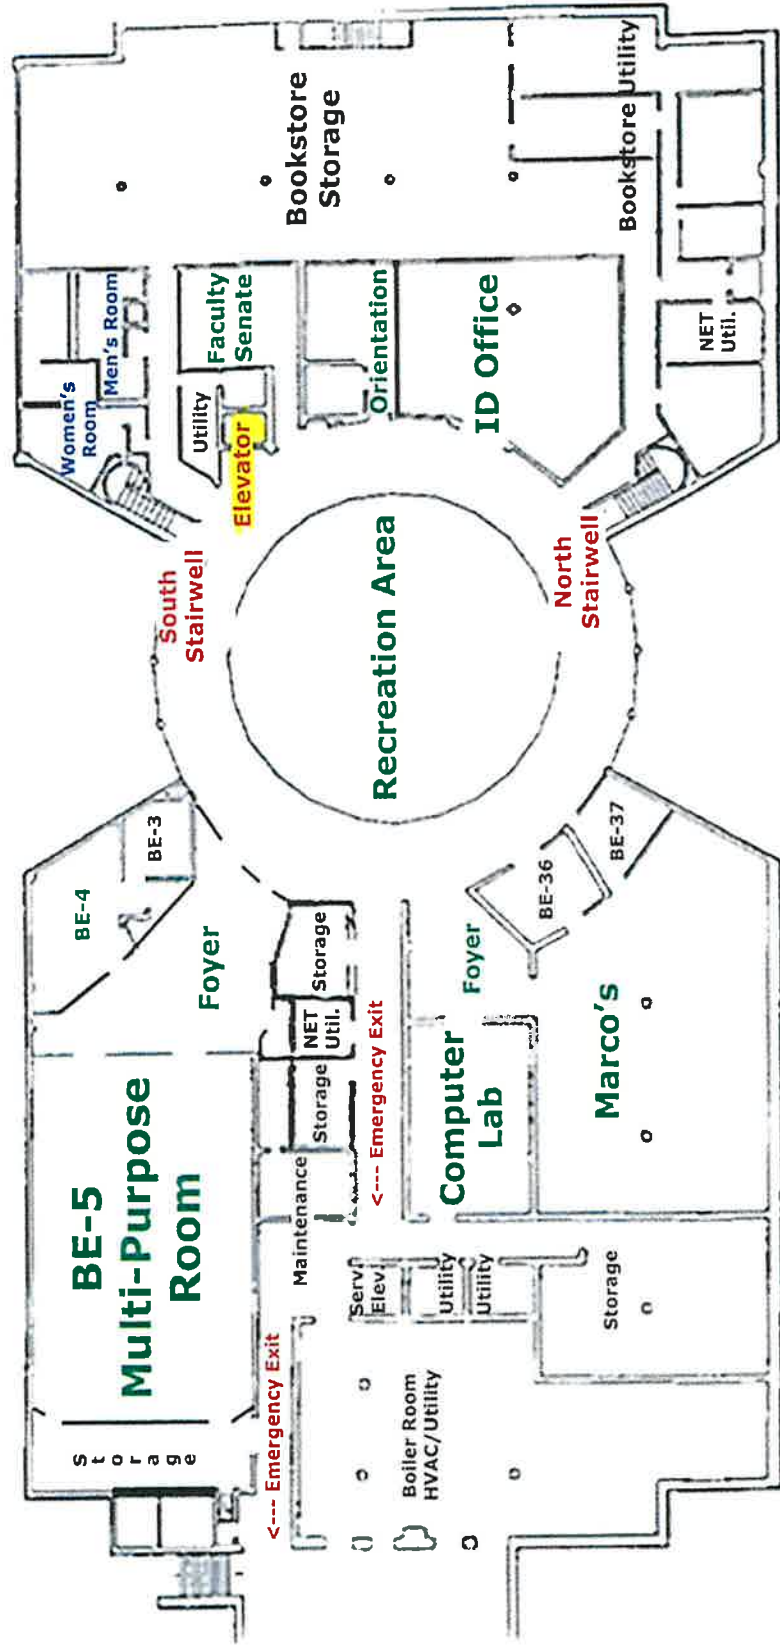

- 23. Gallickson Hall-GH
- 24. East Hall (WHS Center)-EH
- 25. Pritchard Hall-PH
- 26. Bursick Hall-BH
- 27. OBI Main-OB
- 28. Recreation Center-RC
- 29. Brian D. Lee Tennis Center
- 30. Education Building-EB
- 31. Memorial Fountain
- 32. John Marshall Square
- 33. Brooks Library-BL
- 34. Twin Towers-TT
- 35. Hildreth Hall-HH
- 36. One Room Schoolhouse
- 37. Campus Christian Center
- 38. Memorial Student Center-MSC
- 39. Campus Bookstore
- 40. Cooley Hall-CH
- 41. Bob Chaitin Public Safety Building
- 42. Hines Dining Hall
- 43. Career Services Center
- 44. Jesse Jazz Center-JJ

- 45. Joan C. Edwards Performing Arts Center-PAC
- 46. Brad D. Smith Foundation Hall/Erickson Alumni Center
- 47. Aarslick Steam Center
- 48. Joseph W. Gillette Welcome Center
- 49. Wilber E. Myers Hall
- 50. Marshall Commons (Cobson Hall)-MC
- 51. Marshall Commons (Wells Hall)-WC
- 52. Marshall Commons (Wehman Hall)-WC
- 53. Marshall Commons (Upmader Hall)-UC
- 54. Sixth Avenue Parking Facility

Marshall University Self-Guided Campus Tour Map

Campus Tour Route Legend

Walking Tour - - - - -

Visitor Parking *

VISITOR PARKING MON-FRI

Marshall University Welcome Center

VISITOR PARKING SAT/SUN

Memorial Student Center - Lower Level

Memorial Student Center - Second Floor